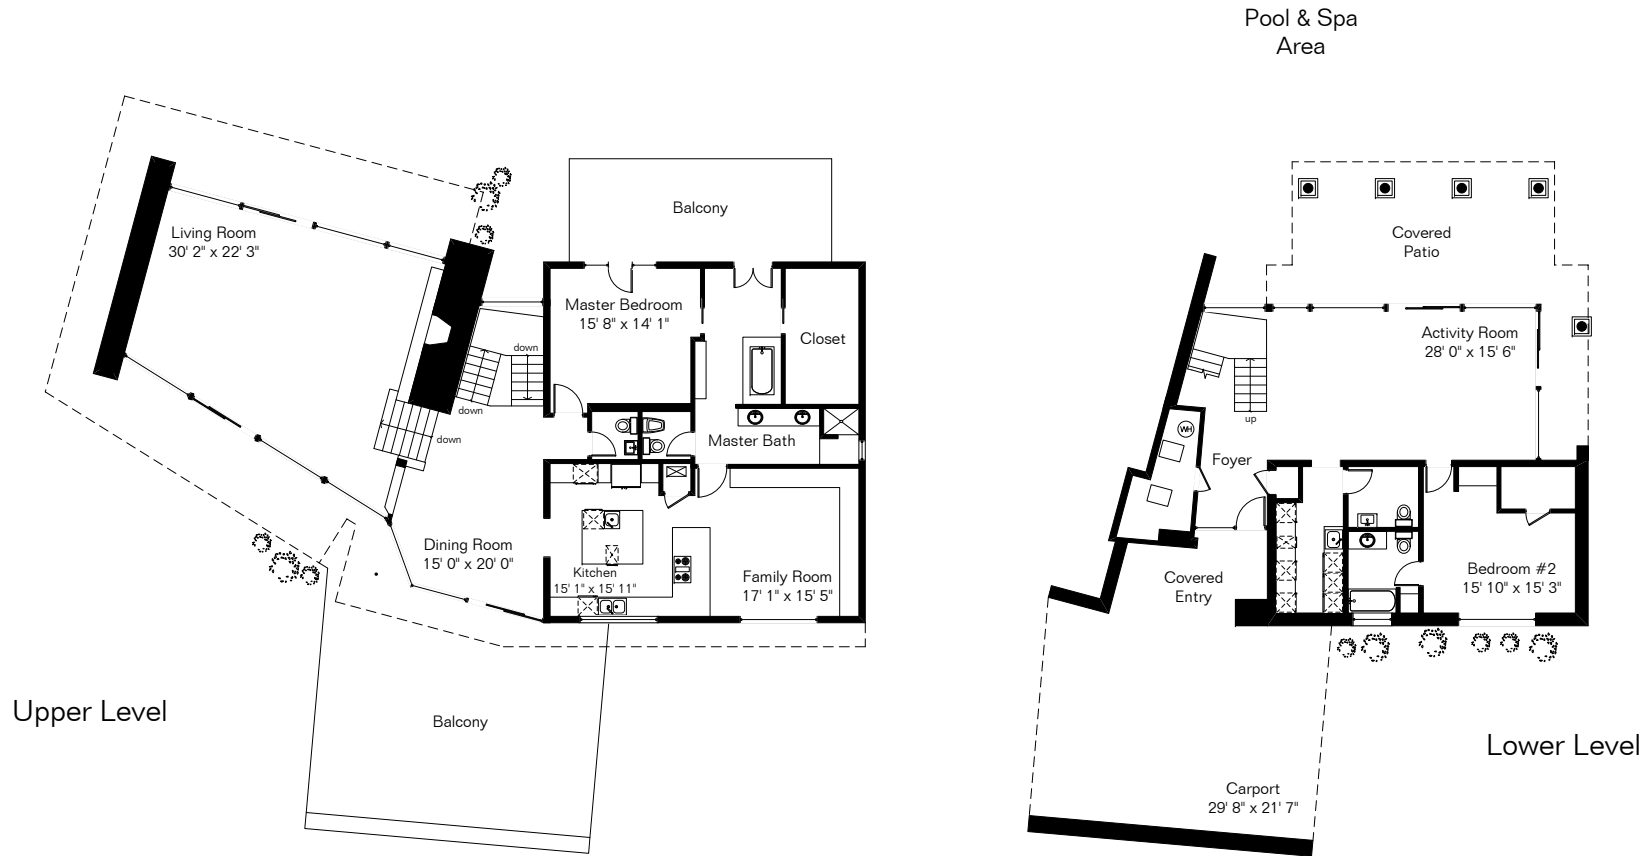

The square footages and room size information are deemed to be reliable but are not guaranteed and should be independently verified.

6530 N Saint Andrews Dr

Living Area 3,795 Sq Ft
Garage 2,378 Sq Ft

Site Visit January 2017