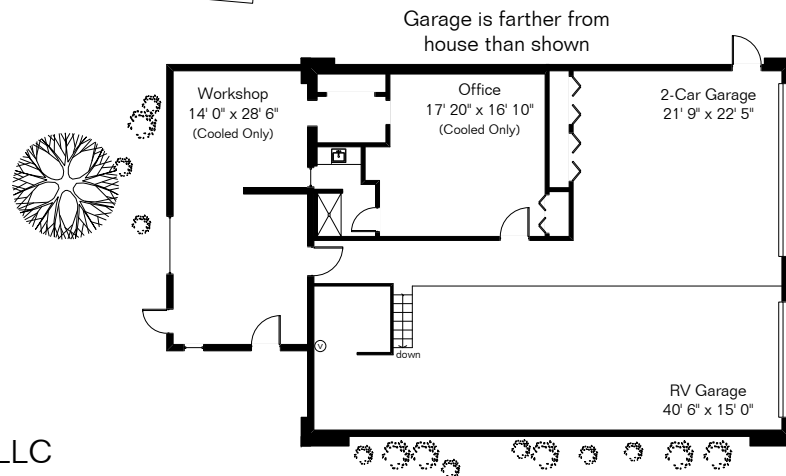

The square footages and room size information are deemed to be reliable but are not guaranteed and should be independently verified.

6530 N Saint Andrews Dr

Living Area 3,795 Sq Ft
Garage 2,378 Sq Ft

Site Visit January 2017